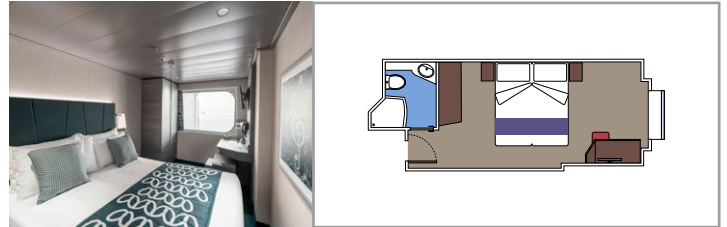

JUNIOR OCEAN VIEW WITH OBSTRUCTED VIEW

OO

≈12
8
2

The images are representative only. Size, layout and furniture may vary (within the same cabin category).

Cabin size (m²)

Balcony size (m²)

Deck location

Accommodating up to