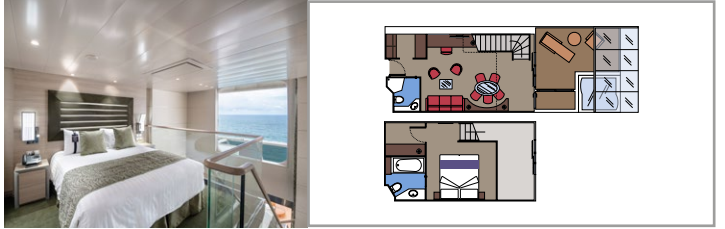

TOP SAIL LOUNGE

MSC YACHT CLUB POOL

INCLUDED FACILITIES

- Luxury suites with premium interiors
- Some Suites have balcony with private whirlpool
- Spacious wardrobe
- Comfortable double bed or single beds (on request)
- Bathroom with shower or bathtub, vanity area with hairdryer
- Interactive TV, telephone, safe, minibar and air conditioning
- Wifi connection included

MSC YACHT CLUB ROYAL SUITE YC3

 ≈58	 ≈70	 15	 4
--	---	--	---

- › Balcony with private whirlpool bath and dining table
- › Separate living area and dining room
- › Walk-in wardrobe

MSC YACHT CLUB DUPLEX SUITE WITH WHIRLPOOL YJD

 ≈59	 ≈23	 9-12	 4
---	--	--	---

- › Balcony with dining table and private whirlpool bath
- › Easy access to the MSC Yacht Club areas
- › Two-deck-high cabin

Main level:

- › Open living/dining room with sofa that converts to double bed
- › Bathroom with shower

 Cabin size (m²)

 Balcony size (m²)

 Deck location

 Accommodating up to

SUITE AUREA

INCLUDED FACILITIES

- Some Suites have balcony with private whirlpool
- Spacious wardrobe
- Sitting area with double sofa bed
- Comfortable double bed or single beds (on request)
- Bathroom with shower or bathtub, vanity area with hairdryer
- Interactive TV, telephone, safe, minibar and air conditioning
- Wifi connection available (for a fee)