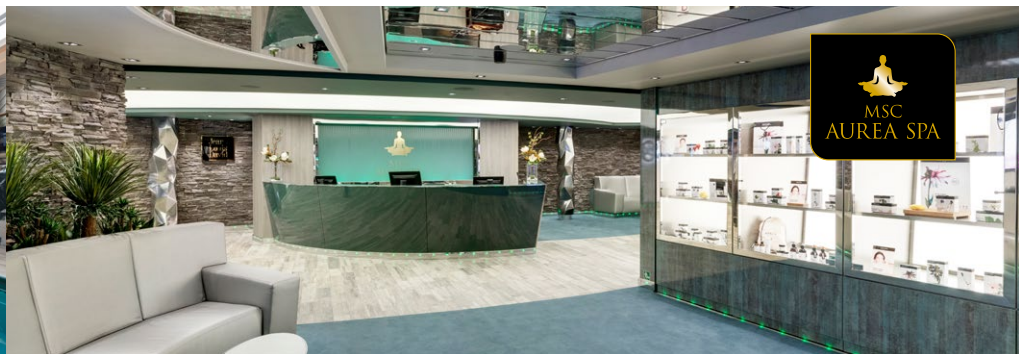

SAFARI POOL

MSC AUREA SPA

CABIN TYPE

MSC YACHT CLUB DUPLEX SUITE WITH WHIRLPOOL

MSC YACHT CLUB DELUXE SUITE

 MSC YACHT CLUB

SUITE

BALCONY AUREA