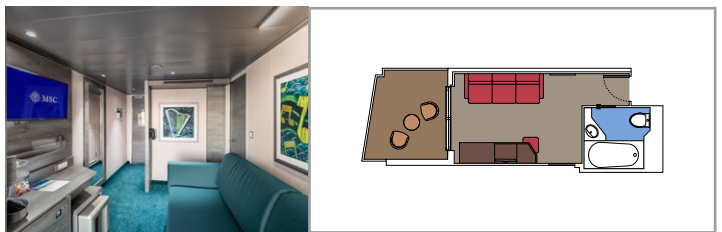

 Cabin size (m²)

 Balcony size (m²)

 Deck location

 Accommodating up to

BALCONY

INCLUDED FACILITIES

- Sitting area with sofa
- Comfortable double bed or single beds (on request)
- Bathroom with shower or bathtub, vanity area with hairdryer
- Interactive TV, telephone, safe, minibar and air conditioning
- Wifi connection available (for a fee)

DELUXE BALCONY WITH PARTIAL VIEW BP

BP

 ≈17
  ≈6-8
  8-14
  4

STUDIO BALCONY BS

BS

 ≈12
  ≈4
  13-14
  1

› Single use

The images are representative only. Size, layout and furniture may vary (within the same cabin category).

 Cabin size (m²)

 Balcony size (m²)

 Deck location

 Accommodating up to

OCEAN VIEW

INCLUDED FACILITIES

- Window with sea view
- Relaxing armchair
- Comfortable double bed or single beds (on request)
- Bathroom with shower or bathtub, vanity area with hairdryers
- Interactive TV, telephone, safe, minibar and air conditioning
- Wifi connection available (for a fee)