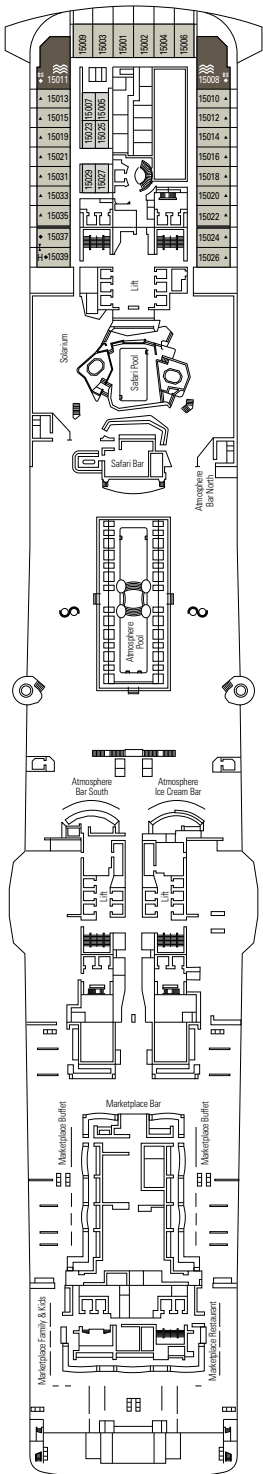

DECK 15
CÉZANNE