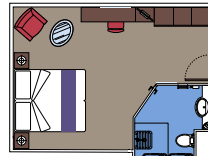

INTERIOR

Available in:

- › **Deluxe Interior (IR2)**
  cabin size 22m²; medium deck location (deck 11-14)
- › **Deluxe Interior (IR1)**
  cabin size 22m²; low deck location (deck 8-10)

The images are representative only. Size, layout and furniture may vary (within the same cabin category).

FACILITIES FOR GUESTS WITH DISABILITIES OR REDUCED MOBILITY

Cabin door width	85,5 cm
Cabin clearance	82,1 cm
Bathroom door width	90 cm
Size of cabin (floor space)	from ≈ 22 to ≈ 28 m²
Size of bathroom	3,1 m²
Is there a fold-down seat in the shower?	Yes
Height of seat from the floor	44 cm
Does the WC seat have grab rails?	Yes
Are wheelchairs available on board?	In limited numbers*
Are all decks/public areas accessible?	Yes
Are all lifeboats wheelchair-accessible?	No**
Do the lifts have deck indicators?	Visual, Audio & Braille
Can severely visually impaired/blind guests be catered for on the cruise?	Only with full-time carer

* Only for embarkation, disembarkation and emergencies.

** In the event of an emergency, dedicated personnel will help guests with disabilities or reduced mobility to board lifeboats.