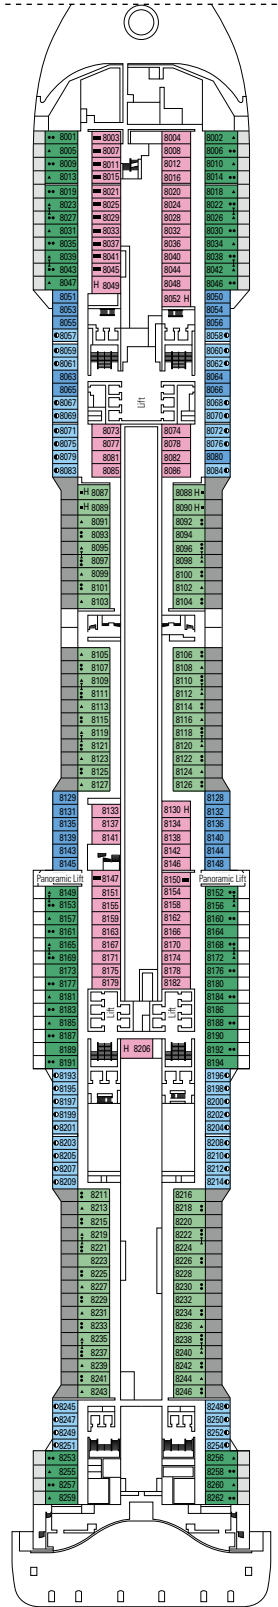

DECK 8
MONET