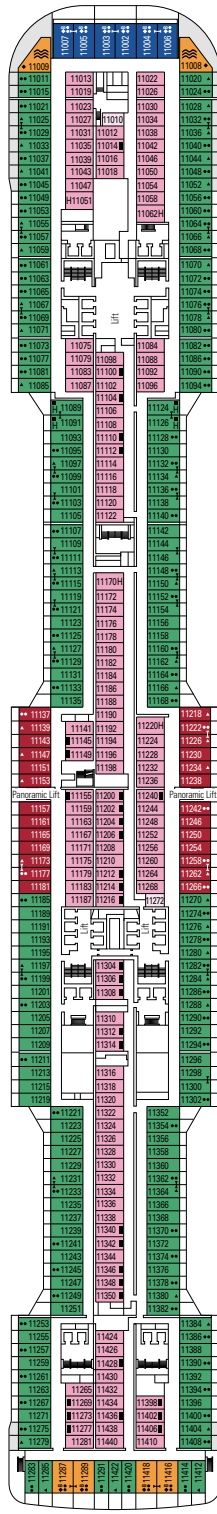

DECK 11
DALÍ