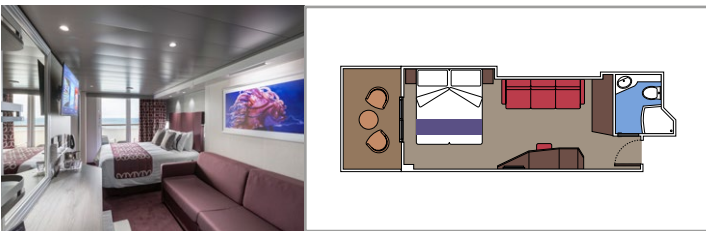

DELUXE BALCONY BR2

BR2

≈17
≈6-8
11-12
4

› Medium deck location