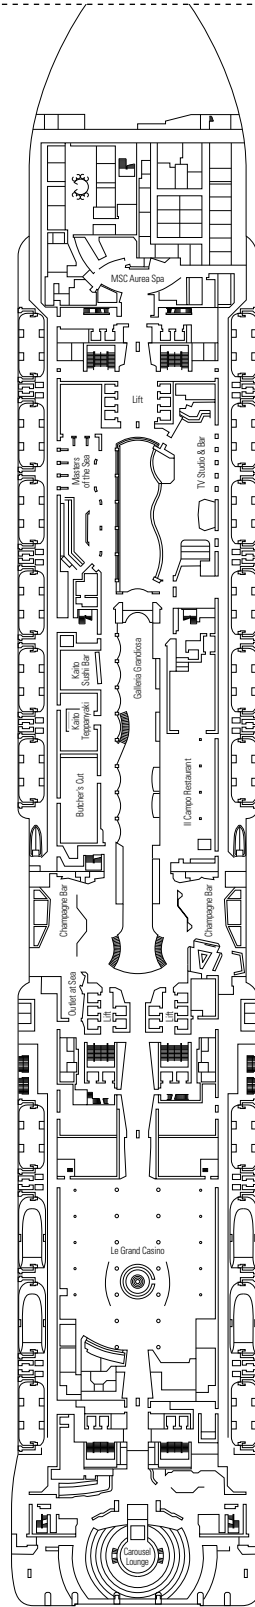

DECK 7
MICHELANGELO