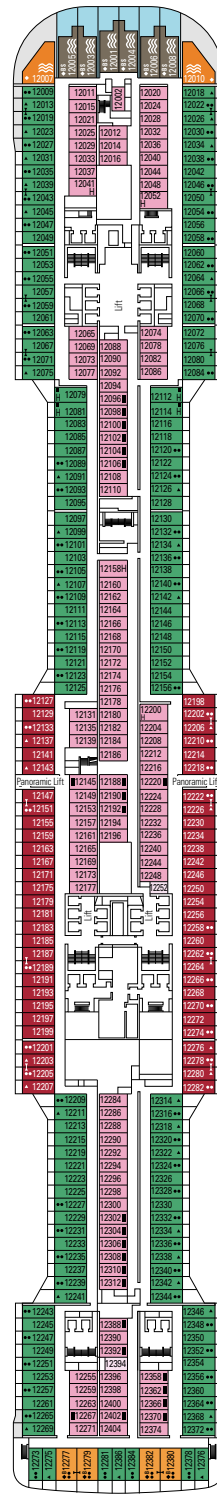

DECK 12
RAFFAELLO