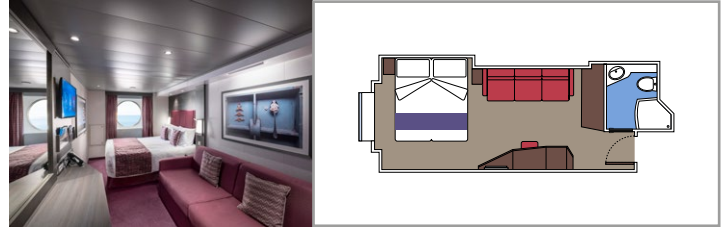

DELUXE OCEAN VIEW

OR1

≈16
5
4

› Low deck location