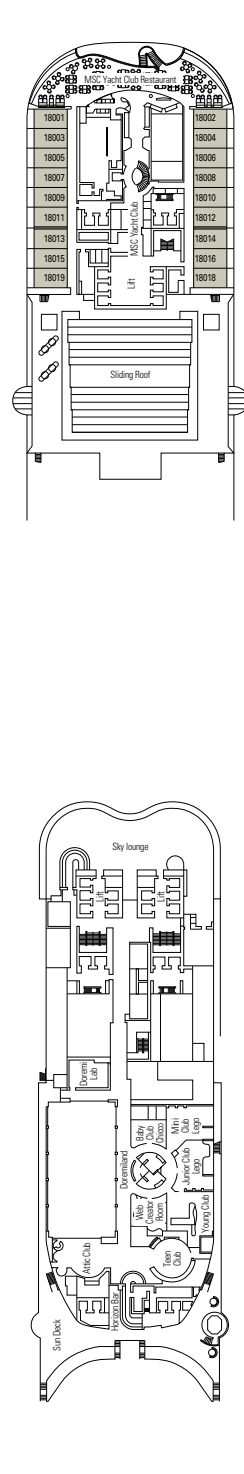

DECK 18
GAUGUIN