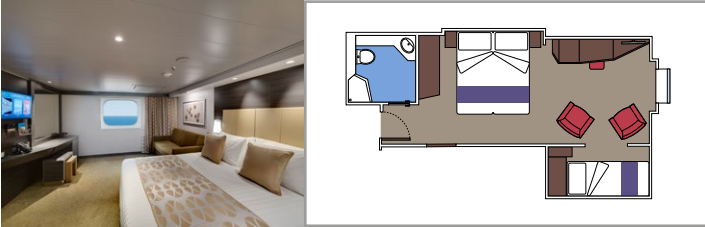

OCEAN VIEW

INCLUDED FACILITIES

- Window with sea view
- Relaxing armchair
- Comfortable double bed or single beds (on request)
- Bathroom with shower or bathtub, vanity area with hairdryers
- Interactive TV, telephone, safe, minibar and air conditioning
- Wifi connection available (for a fee)

PREMIUM OCEAN VIEW

OL2

≈25
9-11
6

› Medium deck location