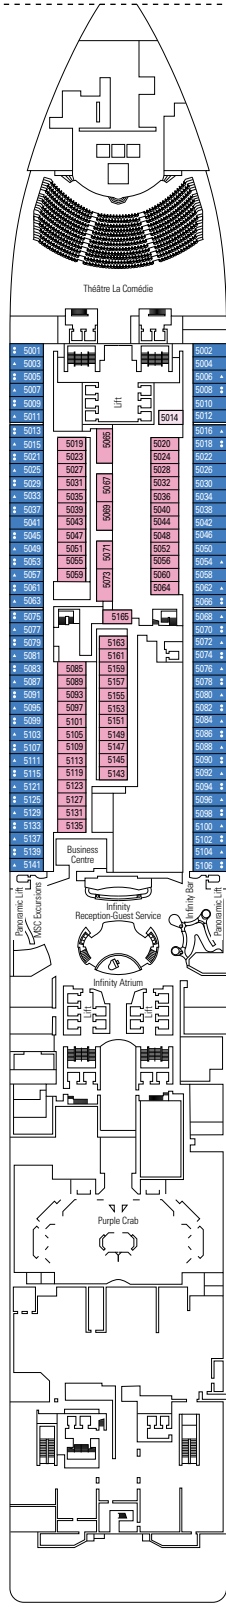

DECK 5
CARAVAGGIO