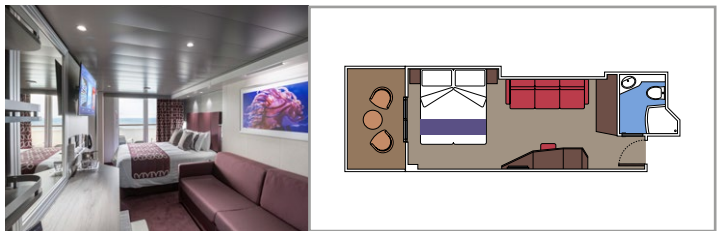

DELUXE BALCONY BR1

BR1

≈17
≈6-8
8-10
4

› Low deck location