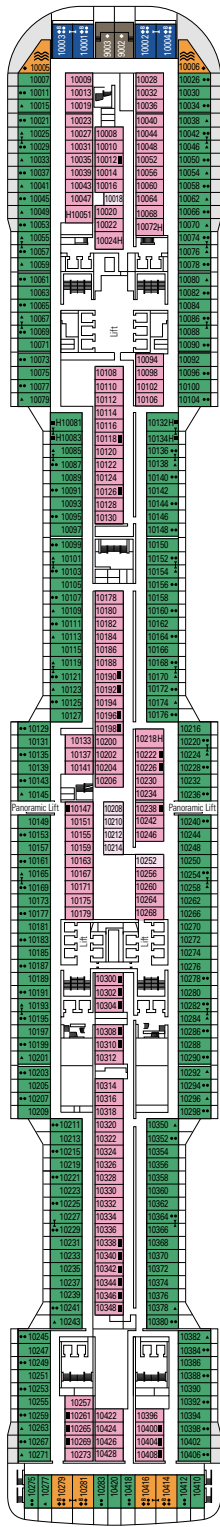

DECK 10
MIRÓ