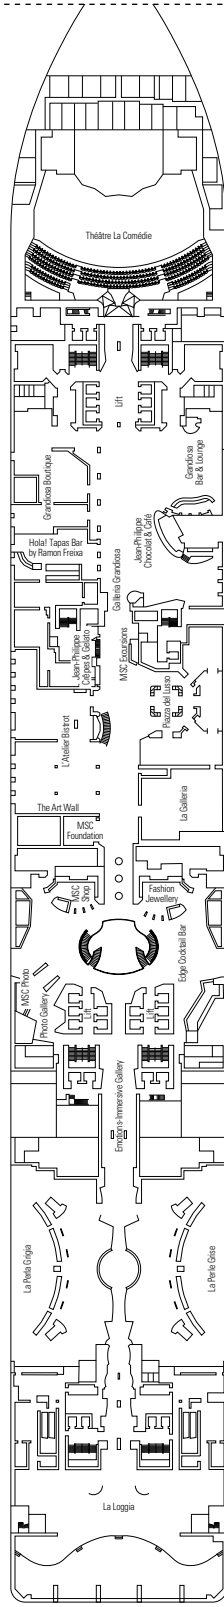

DECK 6
LEONARDO DA VINCI