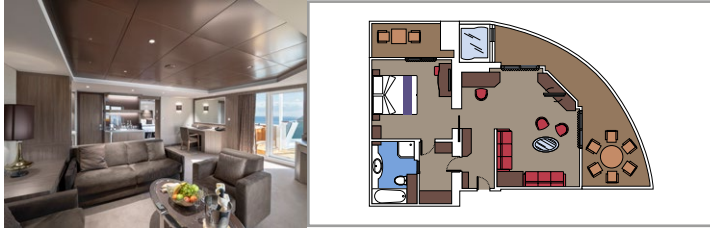

TOP SAIL LOUNGE

MSC YACHT CLUB POOL

INCLUDED FACILITIES

- Luxury suites with premium interiors
- Some Suites have balcony with private whirlpool
- Spacious wardrobe
- Comfortable double bed or single beds (on request)
- Bathroom with shower or bathtub, vanity area with hairdryer
- Interactive TV, telephone, safe, minibar and air conditioning
- Wifi connection included

MSC YACHT CLUB ROYAL SUITE YC3

 ≈58	 ≈70	 15	 4
--	---	--	---

- › Balcony with private whirlpool bath and dining table
- › Separate living area and dining room
- › Walk-in wardrobe

MSC YACHT CLUB DUPLEX SUITE WITH WHIRLPOOL YJD

 ≈59	 ≈23	 9-12	 4
---	--	--	---

- › Balcony with dining table and private whirlpool bath
- › Easy access to the MSC Yacht Club areas
- › Two-deck-high cabin

Main level:

- › Open living/dining room with sofa that converts to double bed
- › Bathroom with shower