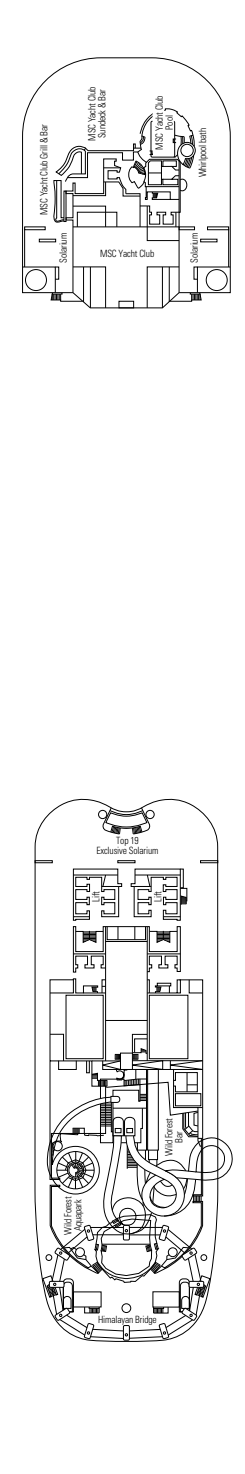

DECK 19
DEGAS