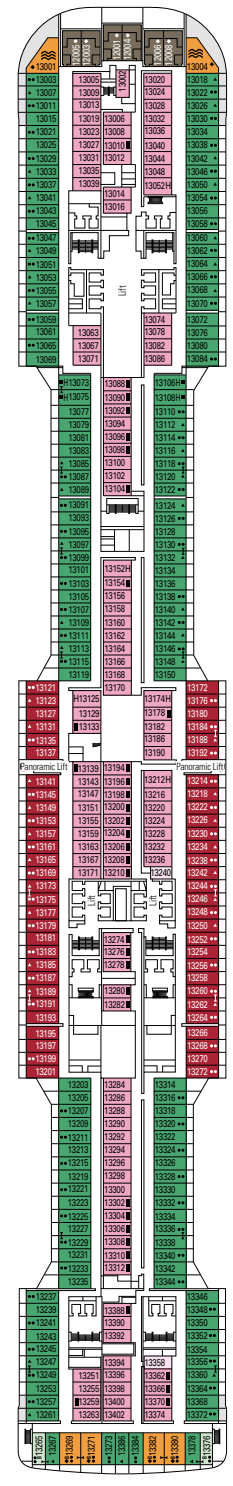

DECK 13
GOYA