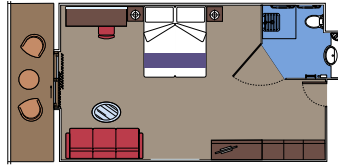

MSC YACHT CLUB

Available in:

- › **MSC Yacht Club Deluxe Suite (YC1)**
  cabin size ≈29m²; balcony size ≈5m²; deck 15