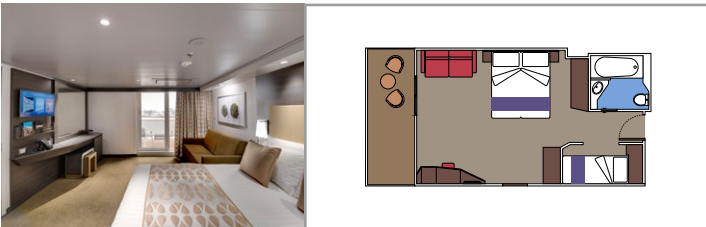

 ≈59	 ≈23	 9-12	 4
---	--	--	---

- › Balcony with dining table and private whirlpool bath
- › Easy access to the MSC Yacht Club areas
- › Two-deck-high cabin

Main level:

- › Open living/dining room with sofa that converts to double bed
- › Bathroom with shower

 Cabin size (m²)

 Balcony size (m²)

 Deck location

 Accommodating up to

SUITE AUREA

INCLUDED FACILITIES

- Some Suites have balcony with private whirlpool
- Spacious wardrobe
- Sitting area with double sofa bed
- Comfortable double bed or single beds (on request)
- Bathroom with shower or bathtub, vanity area with hairdryer
- Interactive TV, telephone, safe, minibar and air conditioning
- Wifi connection available (for a fee)

SLJ

 ≈27
  ≈26-30
  9-13
  4

- › Balcony with private whirlpool bath
- › Sitting area with double sofa bed
- › Spacious wardrobe

PREMIUM SUITE AUREA

SL1

 ≈25
  ≈3-14
  9-14
  6

- › Spacious wardrobe

The images are representative only. Size, layout and furniture may vary (within the same cabin category).

 Cabin size (m²)

 Balcony size (m²)

 Deck location

 Accommodating up to

BALCONY

INCLUDED FACILITIES

- Sitting area with sofa
- Comfortable double bed or single beds (on request)
- Bathroom with shower or bathtub, vanity area with hairdryer
- Interactive TV, telephone, safe, minibar and air conditioning
- Wifi connection available (for a fee)