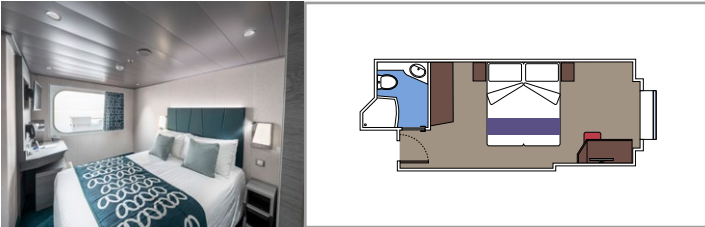

JUNIOR OCEAN VIEW

OM2

≈12
8
2

› Medium deck location