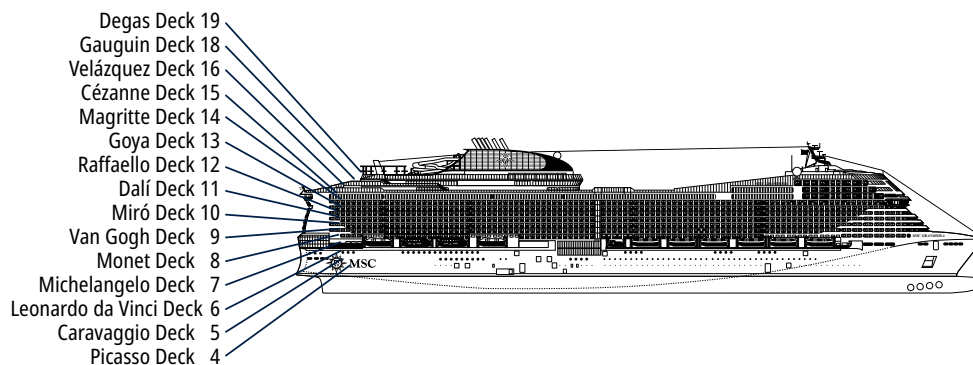

MSC GRANDIOSA

TECHNICAL CHARACTERISTICS OF THE SHIP

GALLERIA GRANDIOSA

TECHNICAL CHARACTERISTICS OF THE SHIP

GROSS TONNAGE	181.541
LENGTH / BEAM / HEIGHT	331,43 m / 43 m / 75,5 m
SURFACE AREA	460.000 m ² , incl. 35.000 m ² public areas
PUBLIC AREA RATIO	7,8 m ² per passenger
DECKS	19, included 15 for guests
LIFTS	32, included 19 for guests (2 panoramic and 1 for the MSC Yacht Club)
VOLTAGE (IN CABIN)	120/230 volts
MAXIMUM SPEED	22,8 knots
STABILISERS	Stabilised with 2 fins
NUMBER OF PASSENGERS	6.334
NUMBER OF CABINS	2.421, included 60 for guests with disabilities or reduced mobility
CREW MEMBERS	Approx. 1.704
POOLS	4, included 1 with sliding roof and 1 for the MSC Yacht Club
WHIRLPOOLS	9 whirlpool baths
ENVIRONMENTAL TECHNOLOGY	AWT-Advanced Water Treatment, Energy Saving & Monitoring System, Scrubbers, LED technology and SCR system