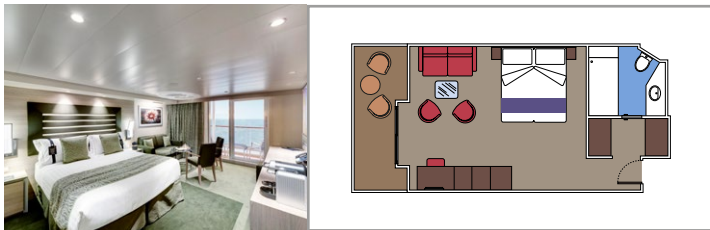

 ≈59	 ≈23	 9-12	 4
---	--	--	---

- › Balcony with dining table and private whirlpool bath
- › Easy access to the MSC Yacht Club areas
- › Two-deck-high cabin

Main level:

- › Open living/dining room with sofa that converts to double bed
- › Bathroom with shower

- › Sitting area with sofa
- › Spacious wardrobe

MSC YACHT CLUB INTERIOR SUITE YIN

 ≈17	 14-16	 2
---	--	---

- › Spacious wardrobe

The images are representative only. Size, layout and furniture may vary (within the same cabin category).

 Cabin size (m²)

 Balcony size (m²)

 Deck location

 Accommodating up to

SUITE AUREA

INCLUDED FACILITIES

- Some Suites have balcony with private whirlpool
- Spacious wardrobe
- Sitting area with double sofa bed
- Comfortable double bed or single beds (on request)
- Bathroom with shower or bathtub, vanity area with hairdryer
- Interactive TV, telephone, safe, minibar and air conditioning
- Wifi connection available (for a fee)

 Cabin size (m²)

 Balcony size (m²)

 Deck location

 Accommodating up to

OCEAN VIEW

INCLUDED FACILITIES

- Window with sea view
- Relaxing armchair
- Comfortable double bed or single beds (on request)
- Bathroom with shower or bathtub, vanity area with hairdryers
- Interactive TV, telephone, safe, minibar and air conditioning
- Wifi connection available (for a fee)