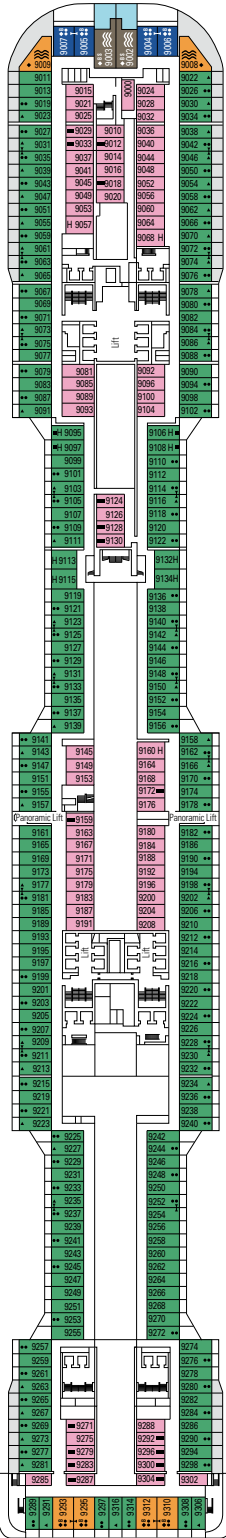

DECK 9
VAN GOGH