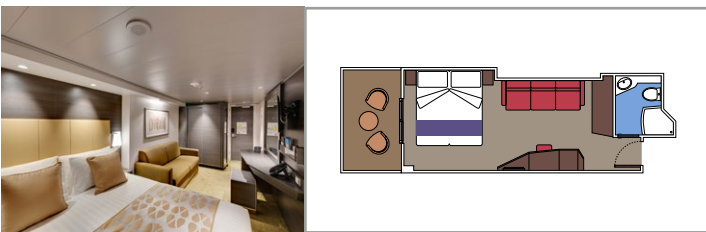

DELUXE BALCONY WITH PARTIAL VIEW BP

BP

≈17
≈6-8
8-14
4