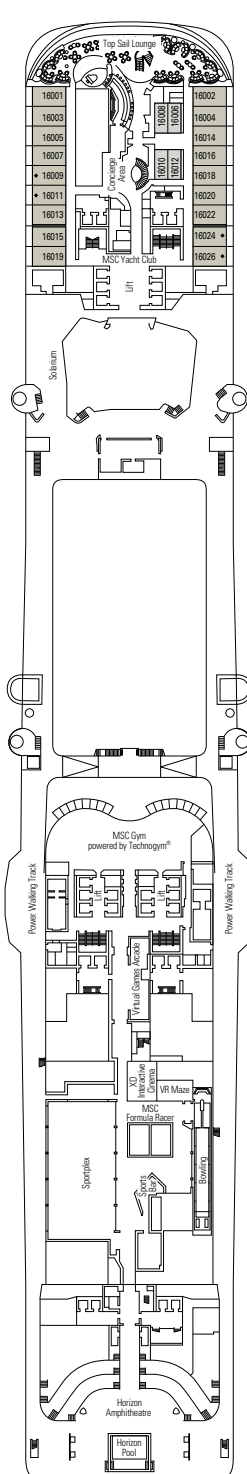

DECK 16
VELÁZQUEZ