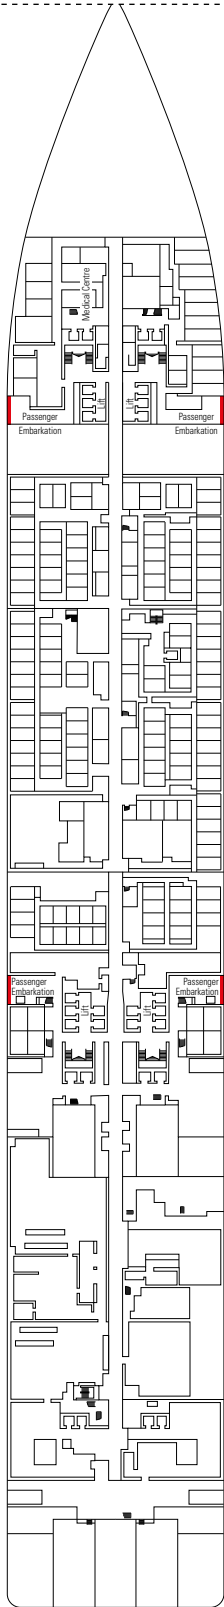

DECK 4
PICASSO